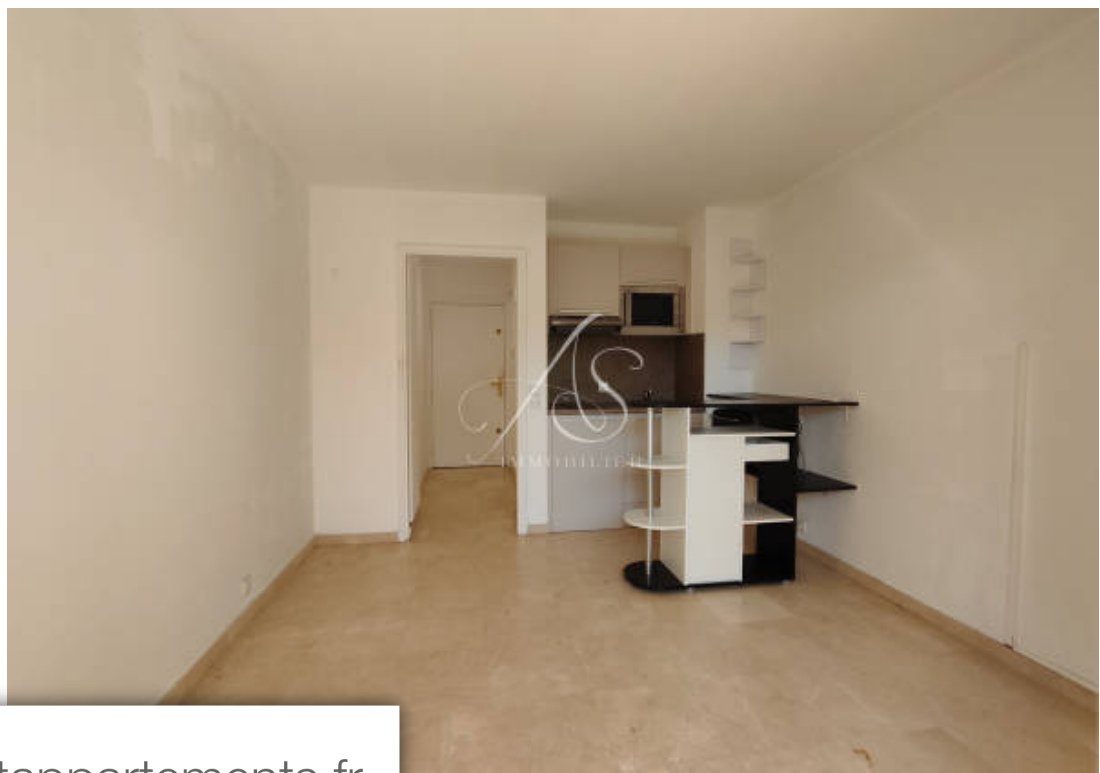

www.maisonsetappartements.fr