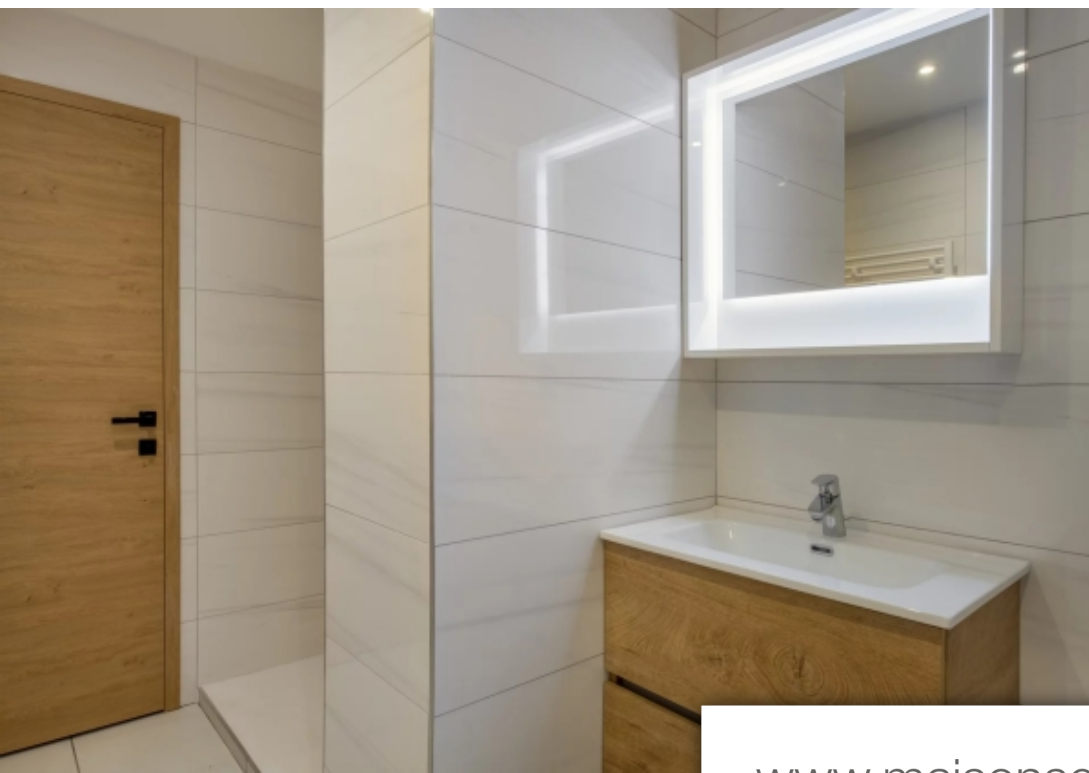

www.maisonsetappartements.fr